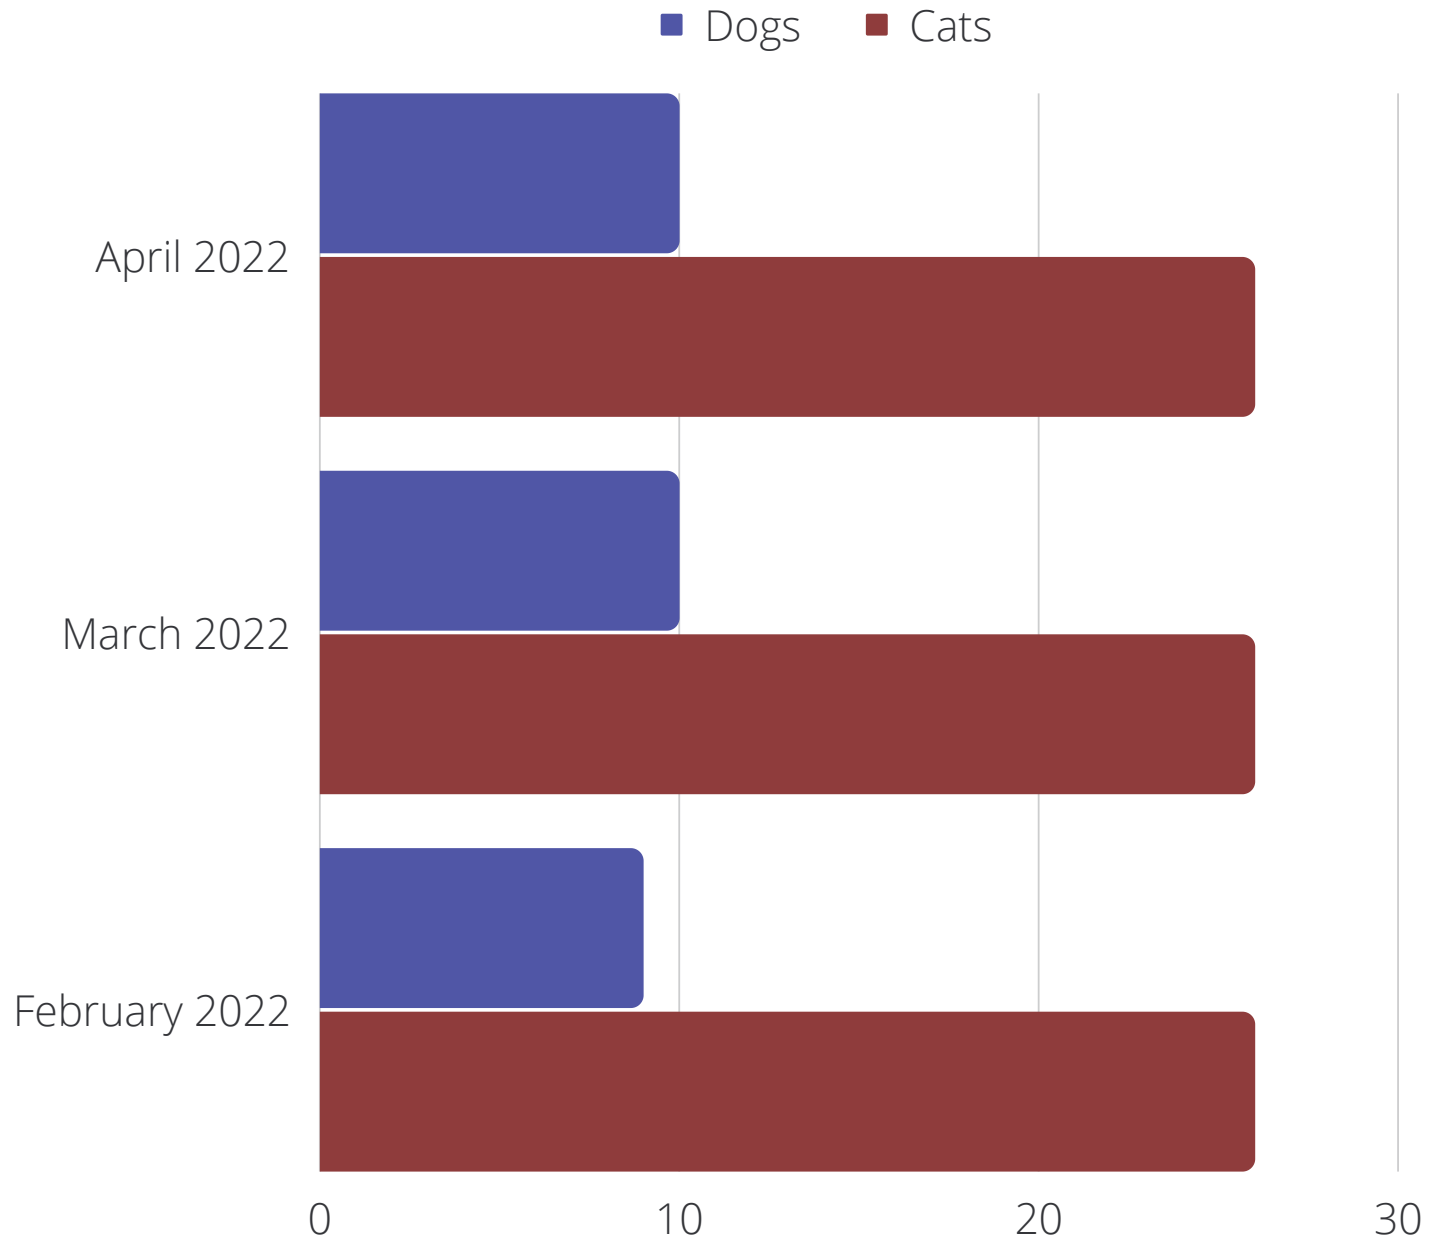

Spay and Neuter Statistics

Current Month Compared to Two Prior Months