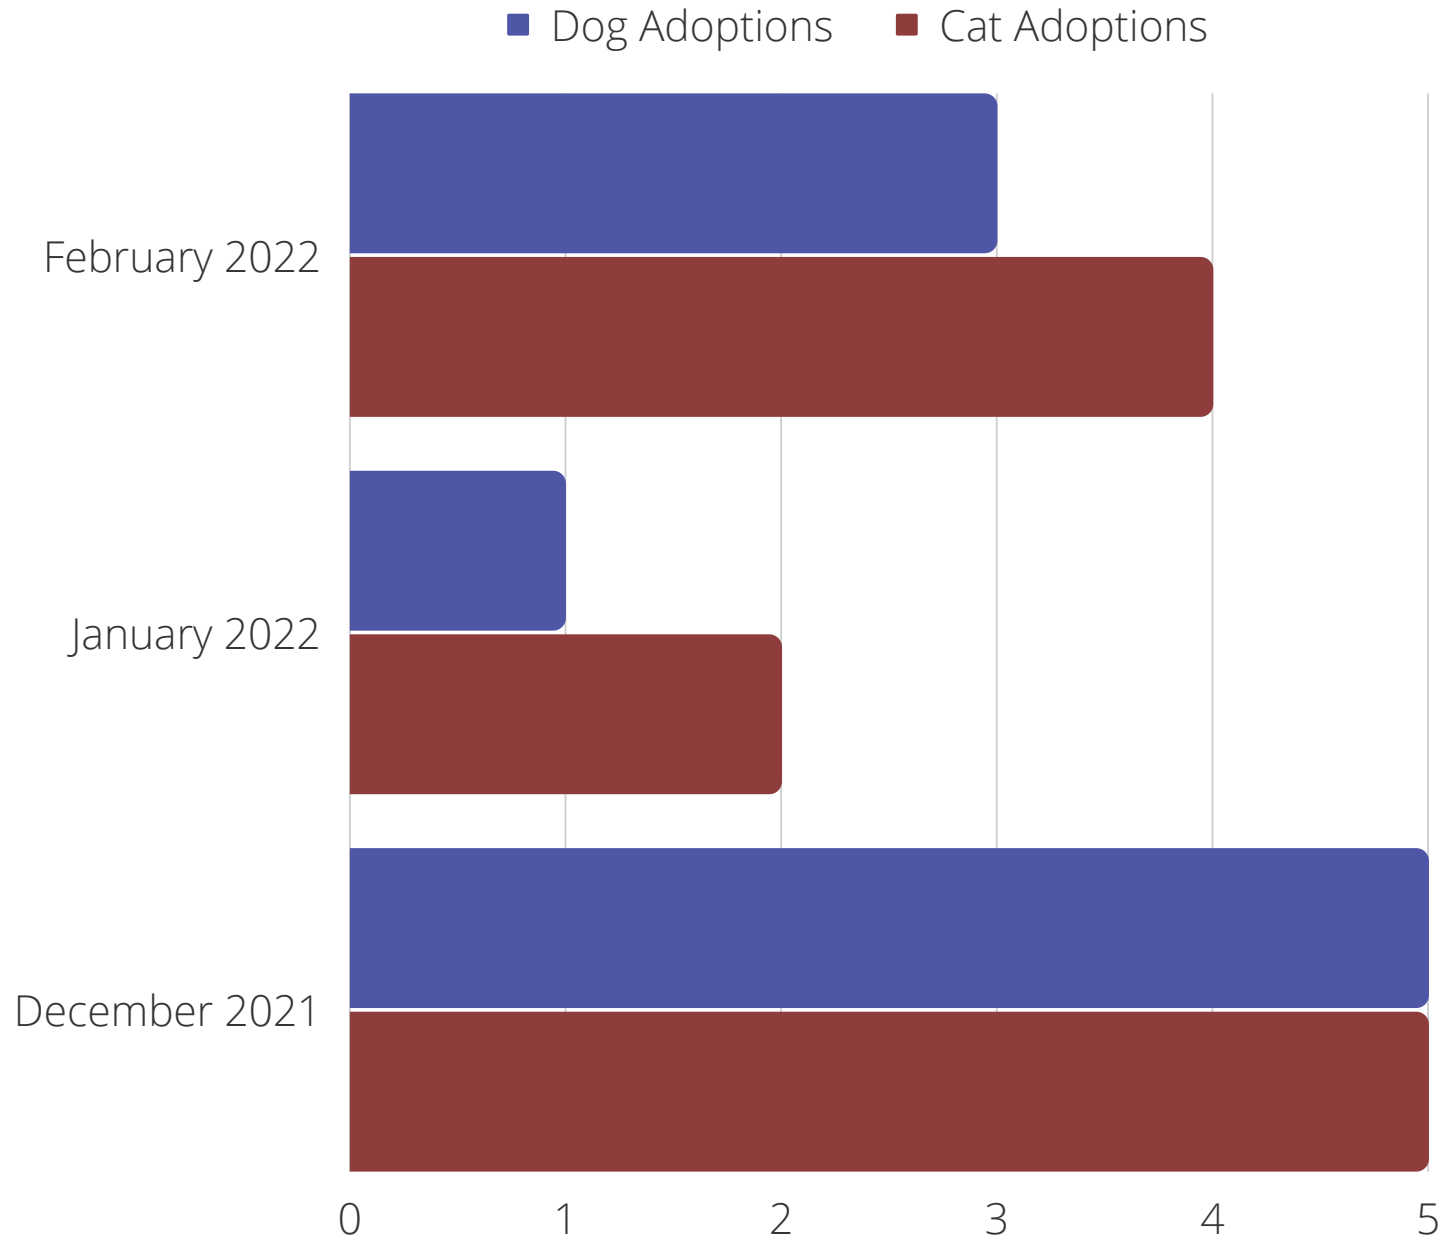

Cat Adoption Applications Approved

0%

Dog Foster Applications Approved

100%

Cat Foster Applications Approved

Application Approval Rates

February 2022

■ Approved ■ Denied ■ Archived

Finalized Adoption Rates

Current Month Compared to Two Prior Months

Intake Rates

Current Month Compared to Two Prior Months