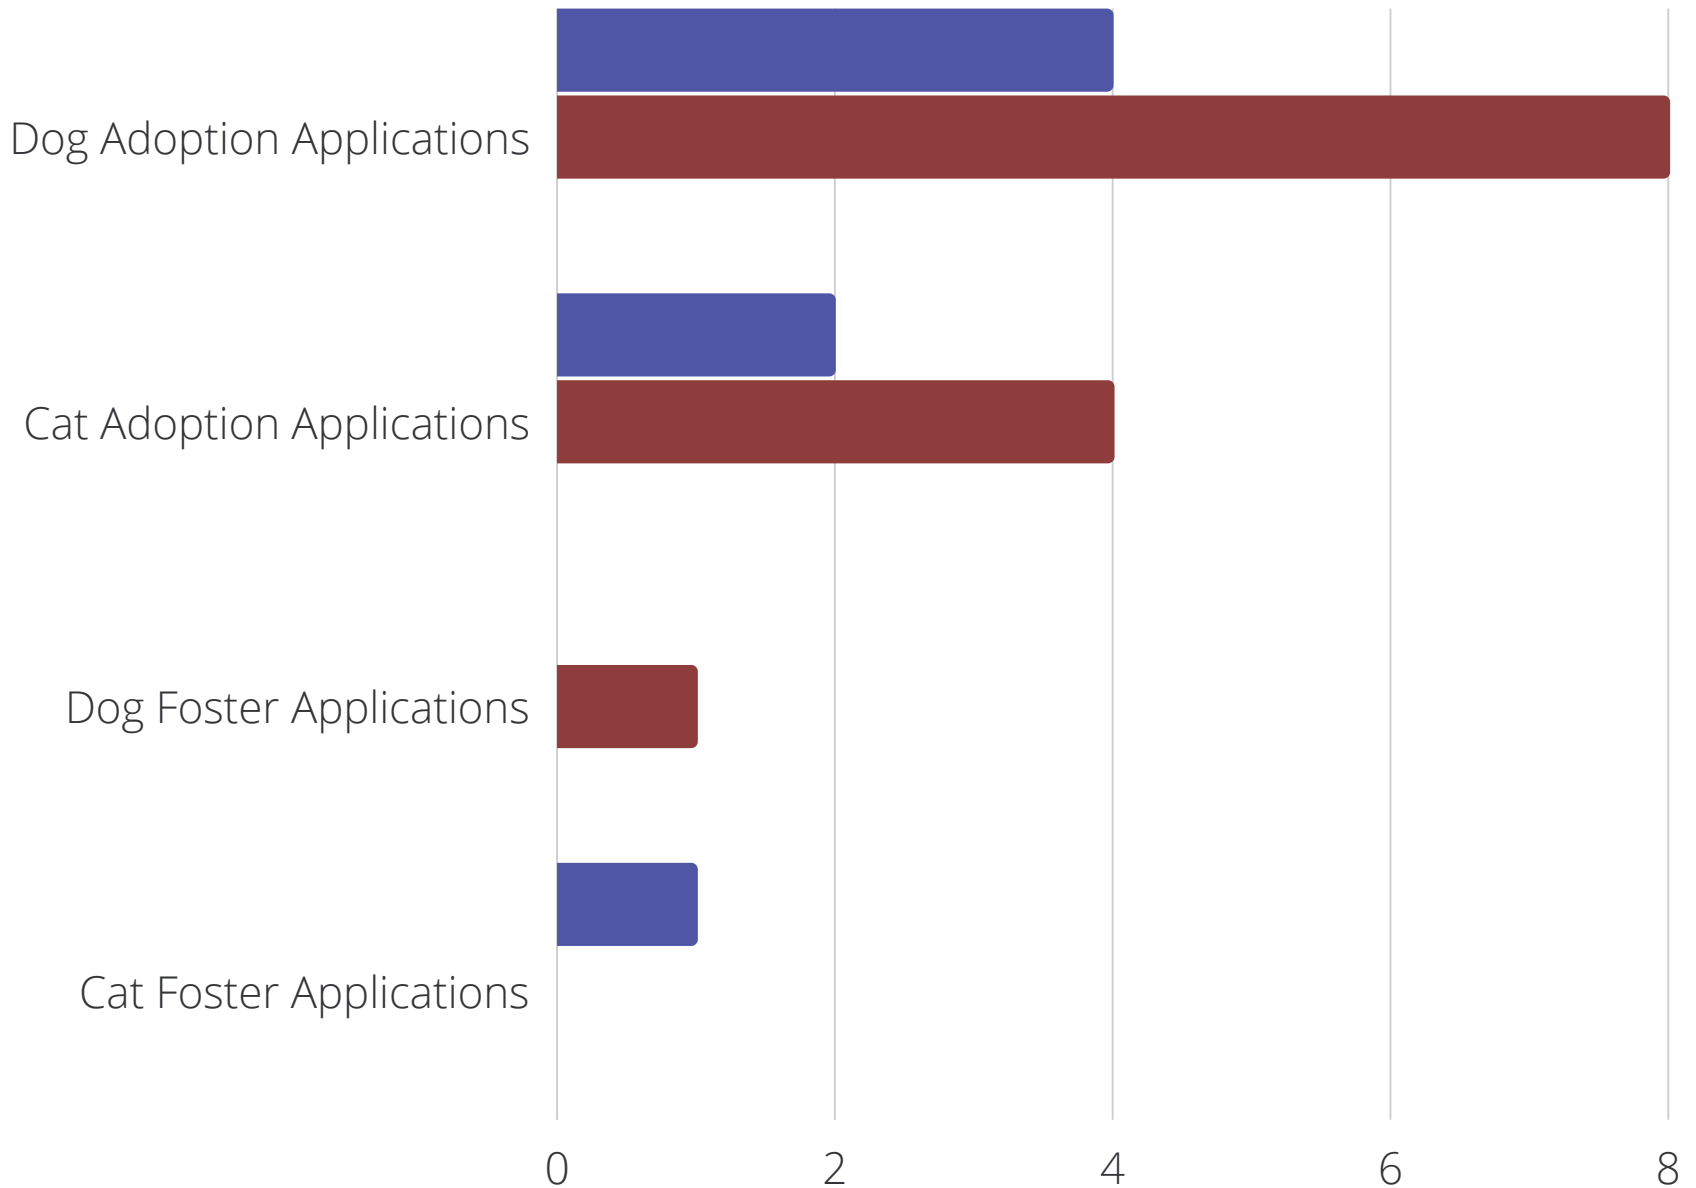

Cat Adoption Applications Approved

0%

Dog Foster Applications Approved

100%

Cat Foster Applications Approved

Application Approval Rates

February 2022

■ Approved ■ Denied ■ Archived

Finalized Adoption Rates

Current Month Compared to Two Prior Months

Intake Rates

Current Month Compared to Two Prior Months