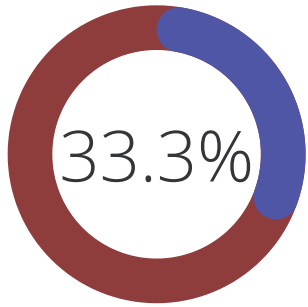

Dogs or Puppies
Spayed or Neutered

Spay and Neuter Statistics

Current Month Compared to Two Prior Months

Application Approval Rates

February 2022

33.3%

Dog Adoption Applications Approved

33.3%