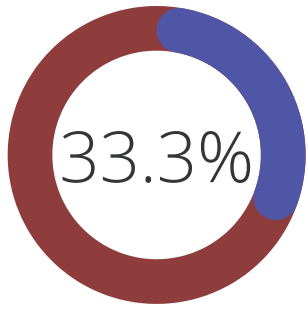

Dogs or Puppies
Spayed or Neutered

Spay and Neuter Statistics

Current Month Compared to Two Prior Months

Application Approval Rates

February 2022

33.3%

Dog Adoption Applications Approved

33.3%