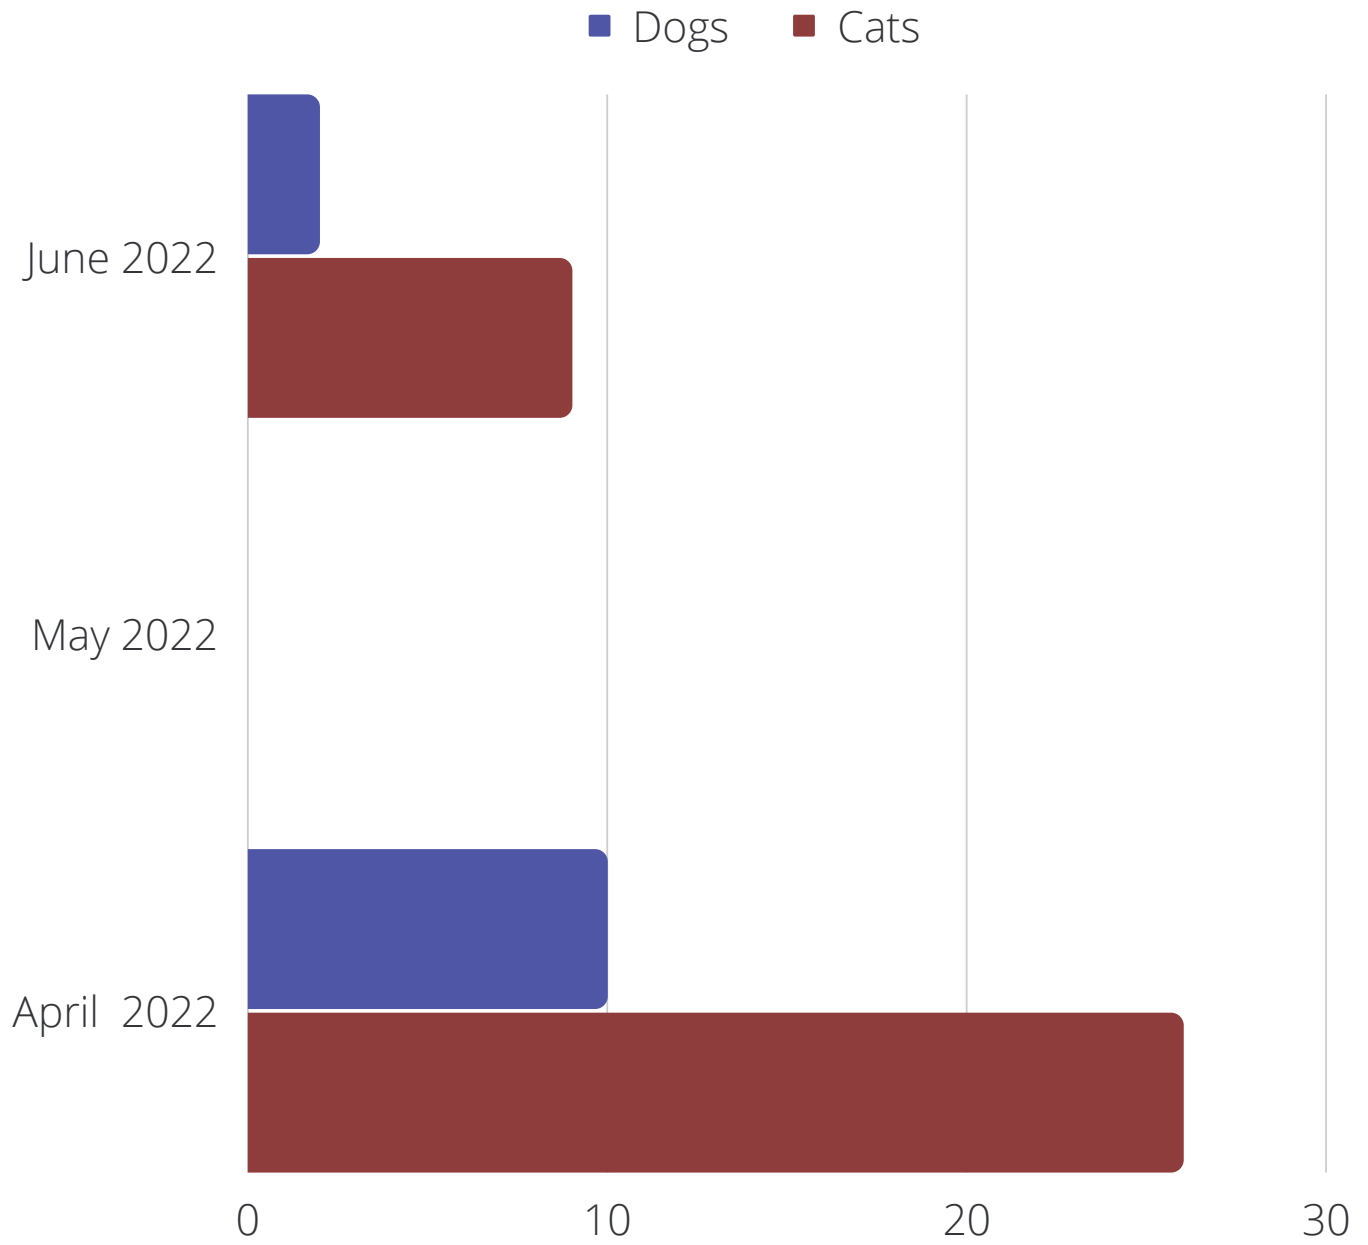

Spay and Neuter Statistics

Current Month Compared to Two Prior Months