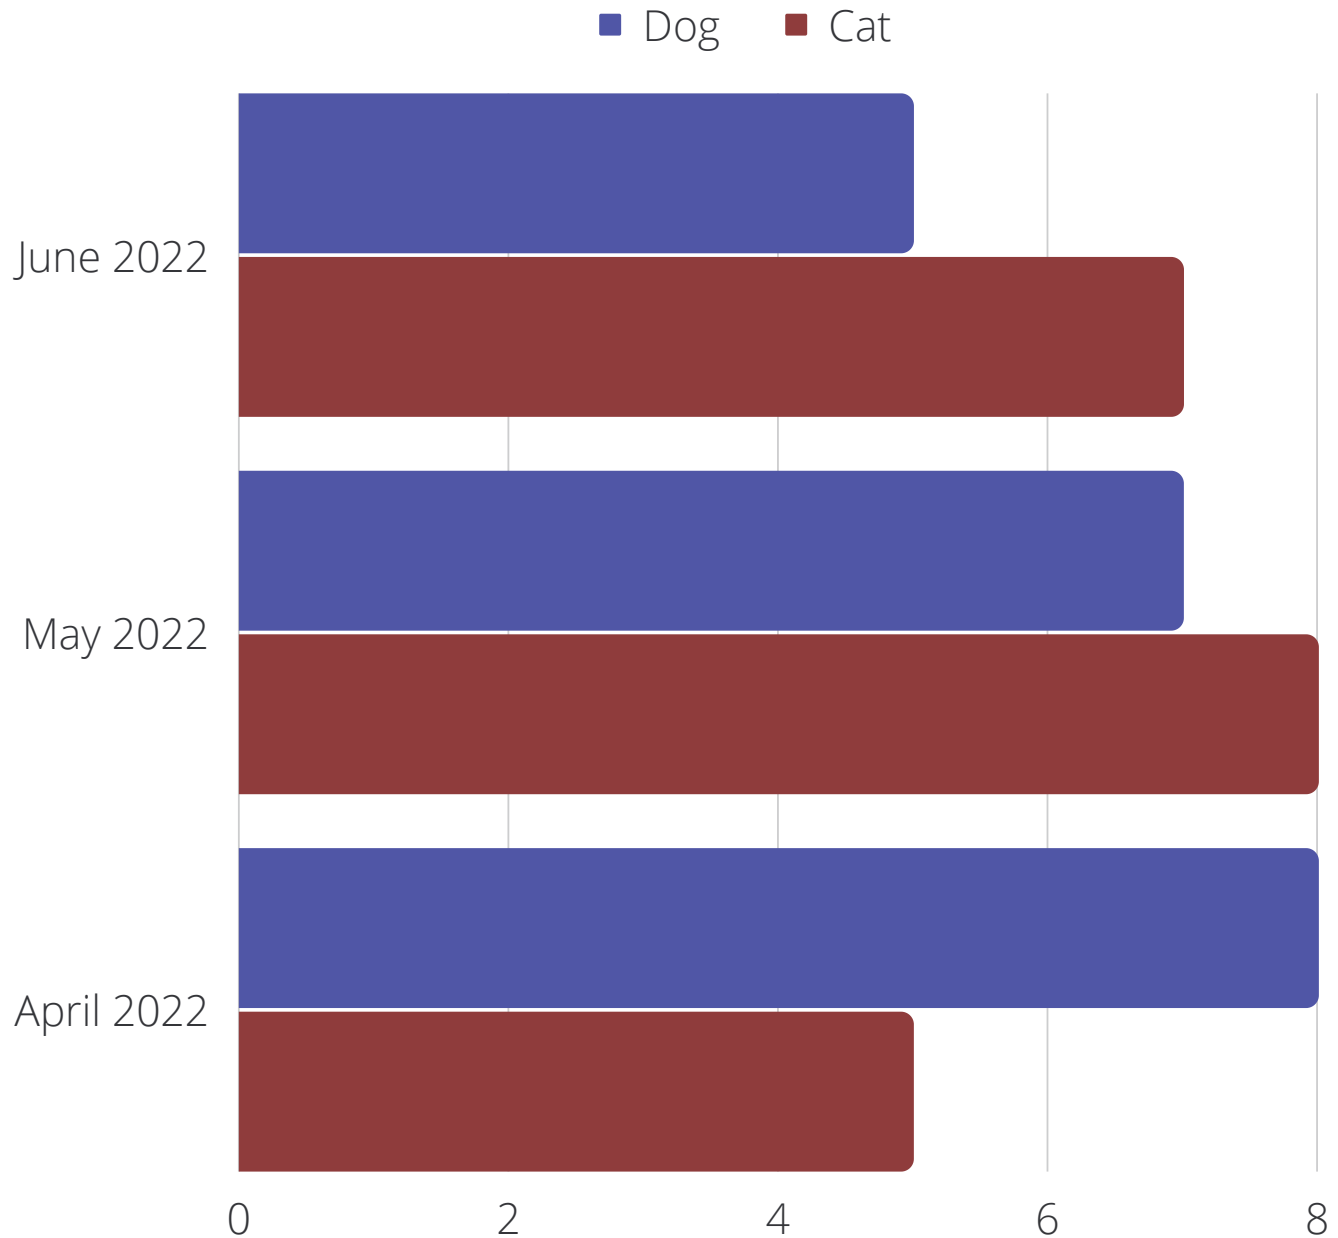

Dog Foster Applications Approved
No Applicants June 2022

80%

Cat Foster Applications Approved

Application Approval Rates

June 2022

Approved Denied Archived
In Progress

Finalized Adoption Rates

Current Month Compared to Two Prior Months

Intake Rates

Current Month Compared to Two Prior Months