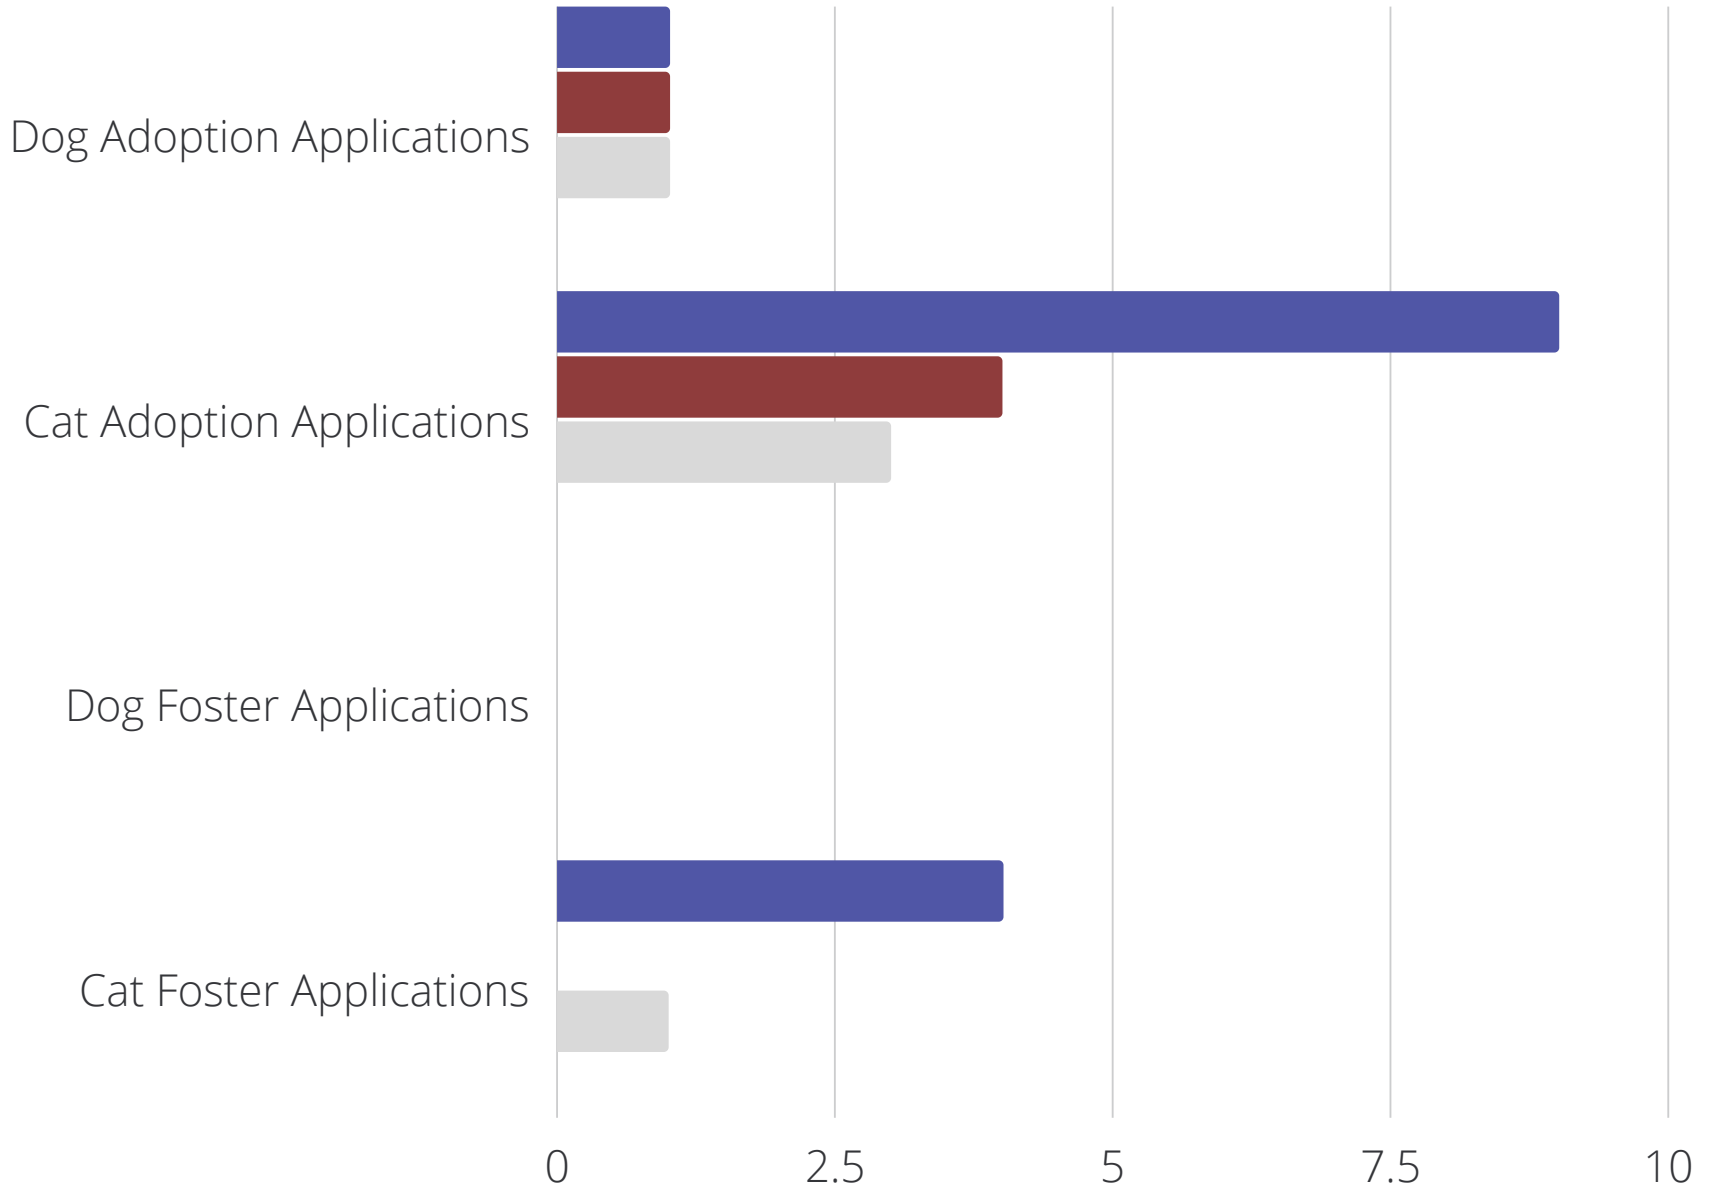

Dog Foster Applications Approved
No Applicants June 2022

80%

Cat Foster Applications Approved

Application Approval Rates

June 2022

Approved Denied Archived
In Progress

Finalized Adoption Rates

Current Month Compared to Two Prior Months

Intake Rates

Current Month Compared to Two Prior Months