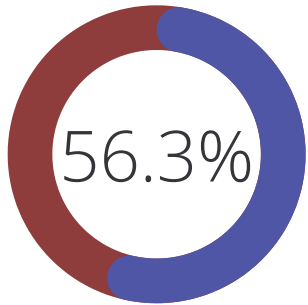

Current Month Compared to Two Prior Months

Application Approval Rates

June 2022

36.3%

Dog Adoption Applications Approved

56.3%

Cat Adoption Applications Approved

0%